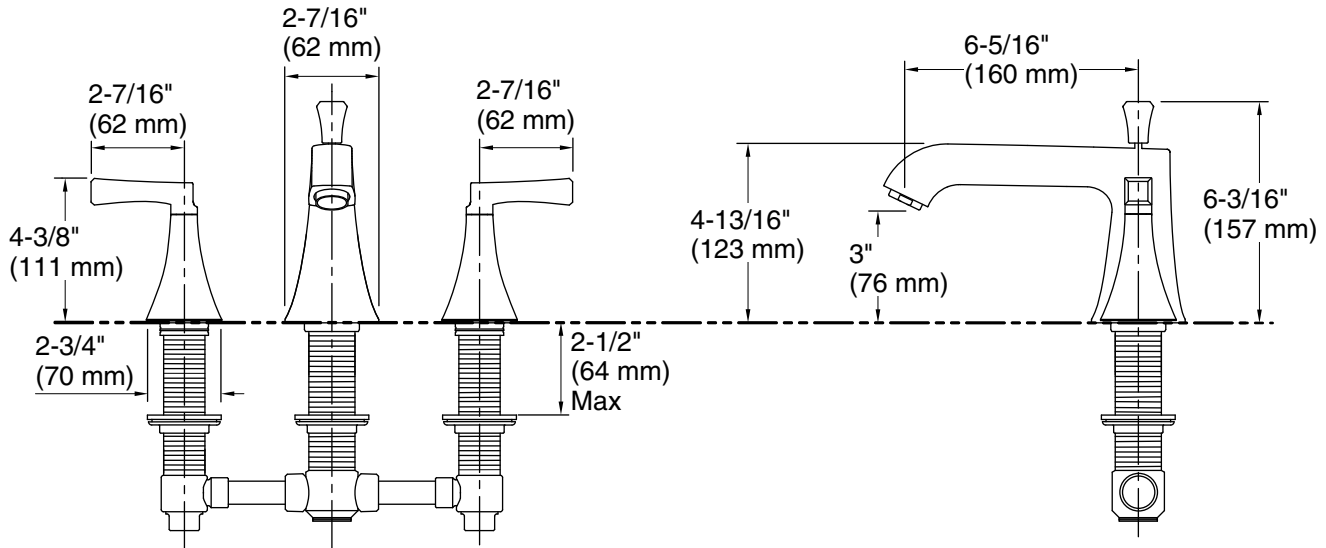

### Features

- Deco lever handles.
- 5" (127 mm) spout with slip-fit connection and diverter knob.

### Technical Information

All product dimensions are nominal.